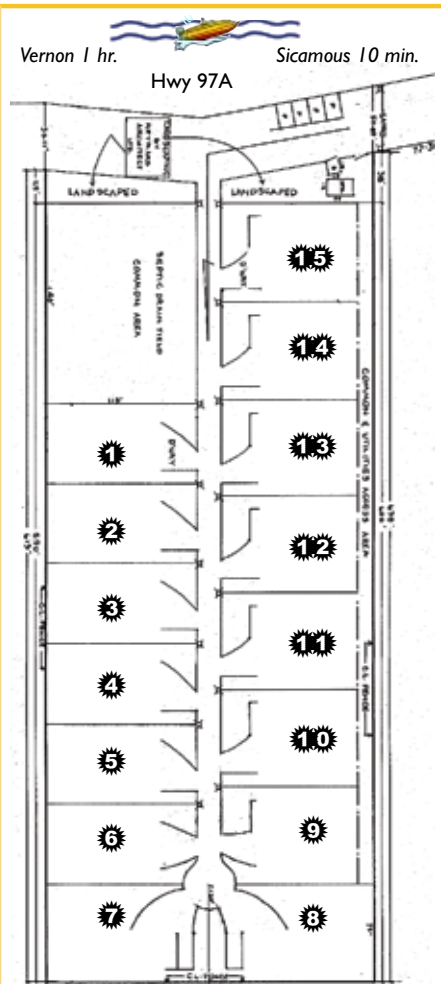

Escape to Mara View Estate

• Mara Lake • Recreation Sites for Sale

**Largest lots in the Mara Lake area
starting at \$159,000**

RE/MAX Enderby
250 838-0025

CHAPARRAL
Custom (er) designed homes
250 765-2985
Kelowna

**OKANAGAN
CABINS.com**
Your Lifestyle Builder
250 260-2757
Vernon

- Lots 62' x 115' & up HUGE!
- Can accommodate park models, modulars, or build your own custom cottage at the lake
- Fully serviced sites (200 AMP service)
- Lake/beach access, boat launch